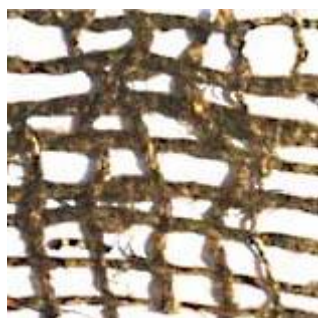

Data Sheet / Specification

Jute Fabric

Terrajute 500 Netting

	Terrajute 500
Fabric Type	Flat fabric mesh made of jute with extra loose coiled yarn
Durability	12-18 months
Weight	500 g/m ²
Packaged	Rolls
Width	1,22 m
Length	68.55 m
Area	83.54 m ²
Weight / Roll	42 Kg
Ends per 10 cm	6,5
Picks per 10 cm	4,5
Mesh size	Approximately 15mm x 22 mm
Thread tensile strength in ends direction (warp)	17Kn/m
Open area	60 – 65 %
Absorption of water in % of dry weight	500-595 %